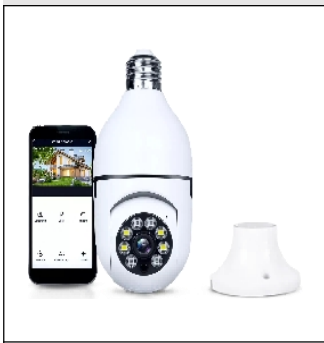

8177

48,00/pcs

100pcs/CX